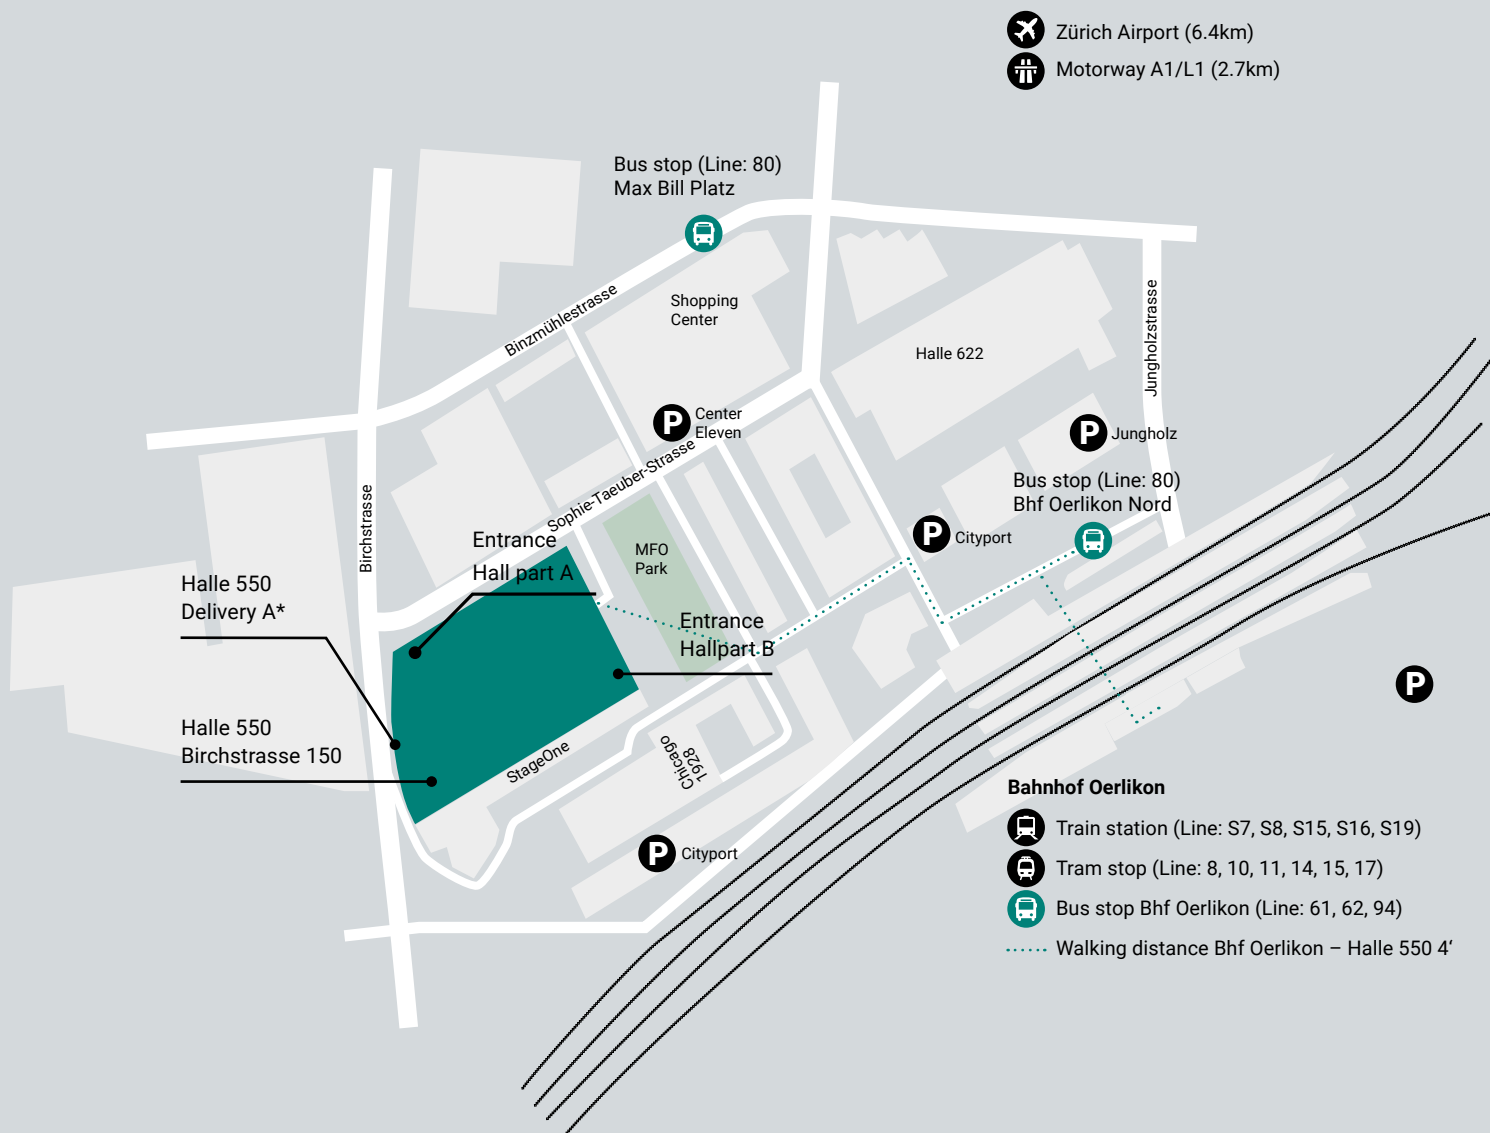

550

* The approach to the delivery A is only from Birchstrasse, coming from the north permitted. Please note blocking times and traffic light signals.

Blocking Times:

- During morning from 6.30am till 8am
- During lunch from 11.30am till 1.30pm
- During evening from 4.30pm till 6pm